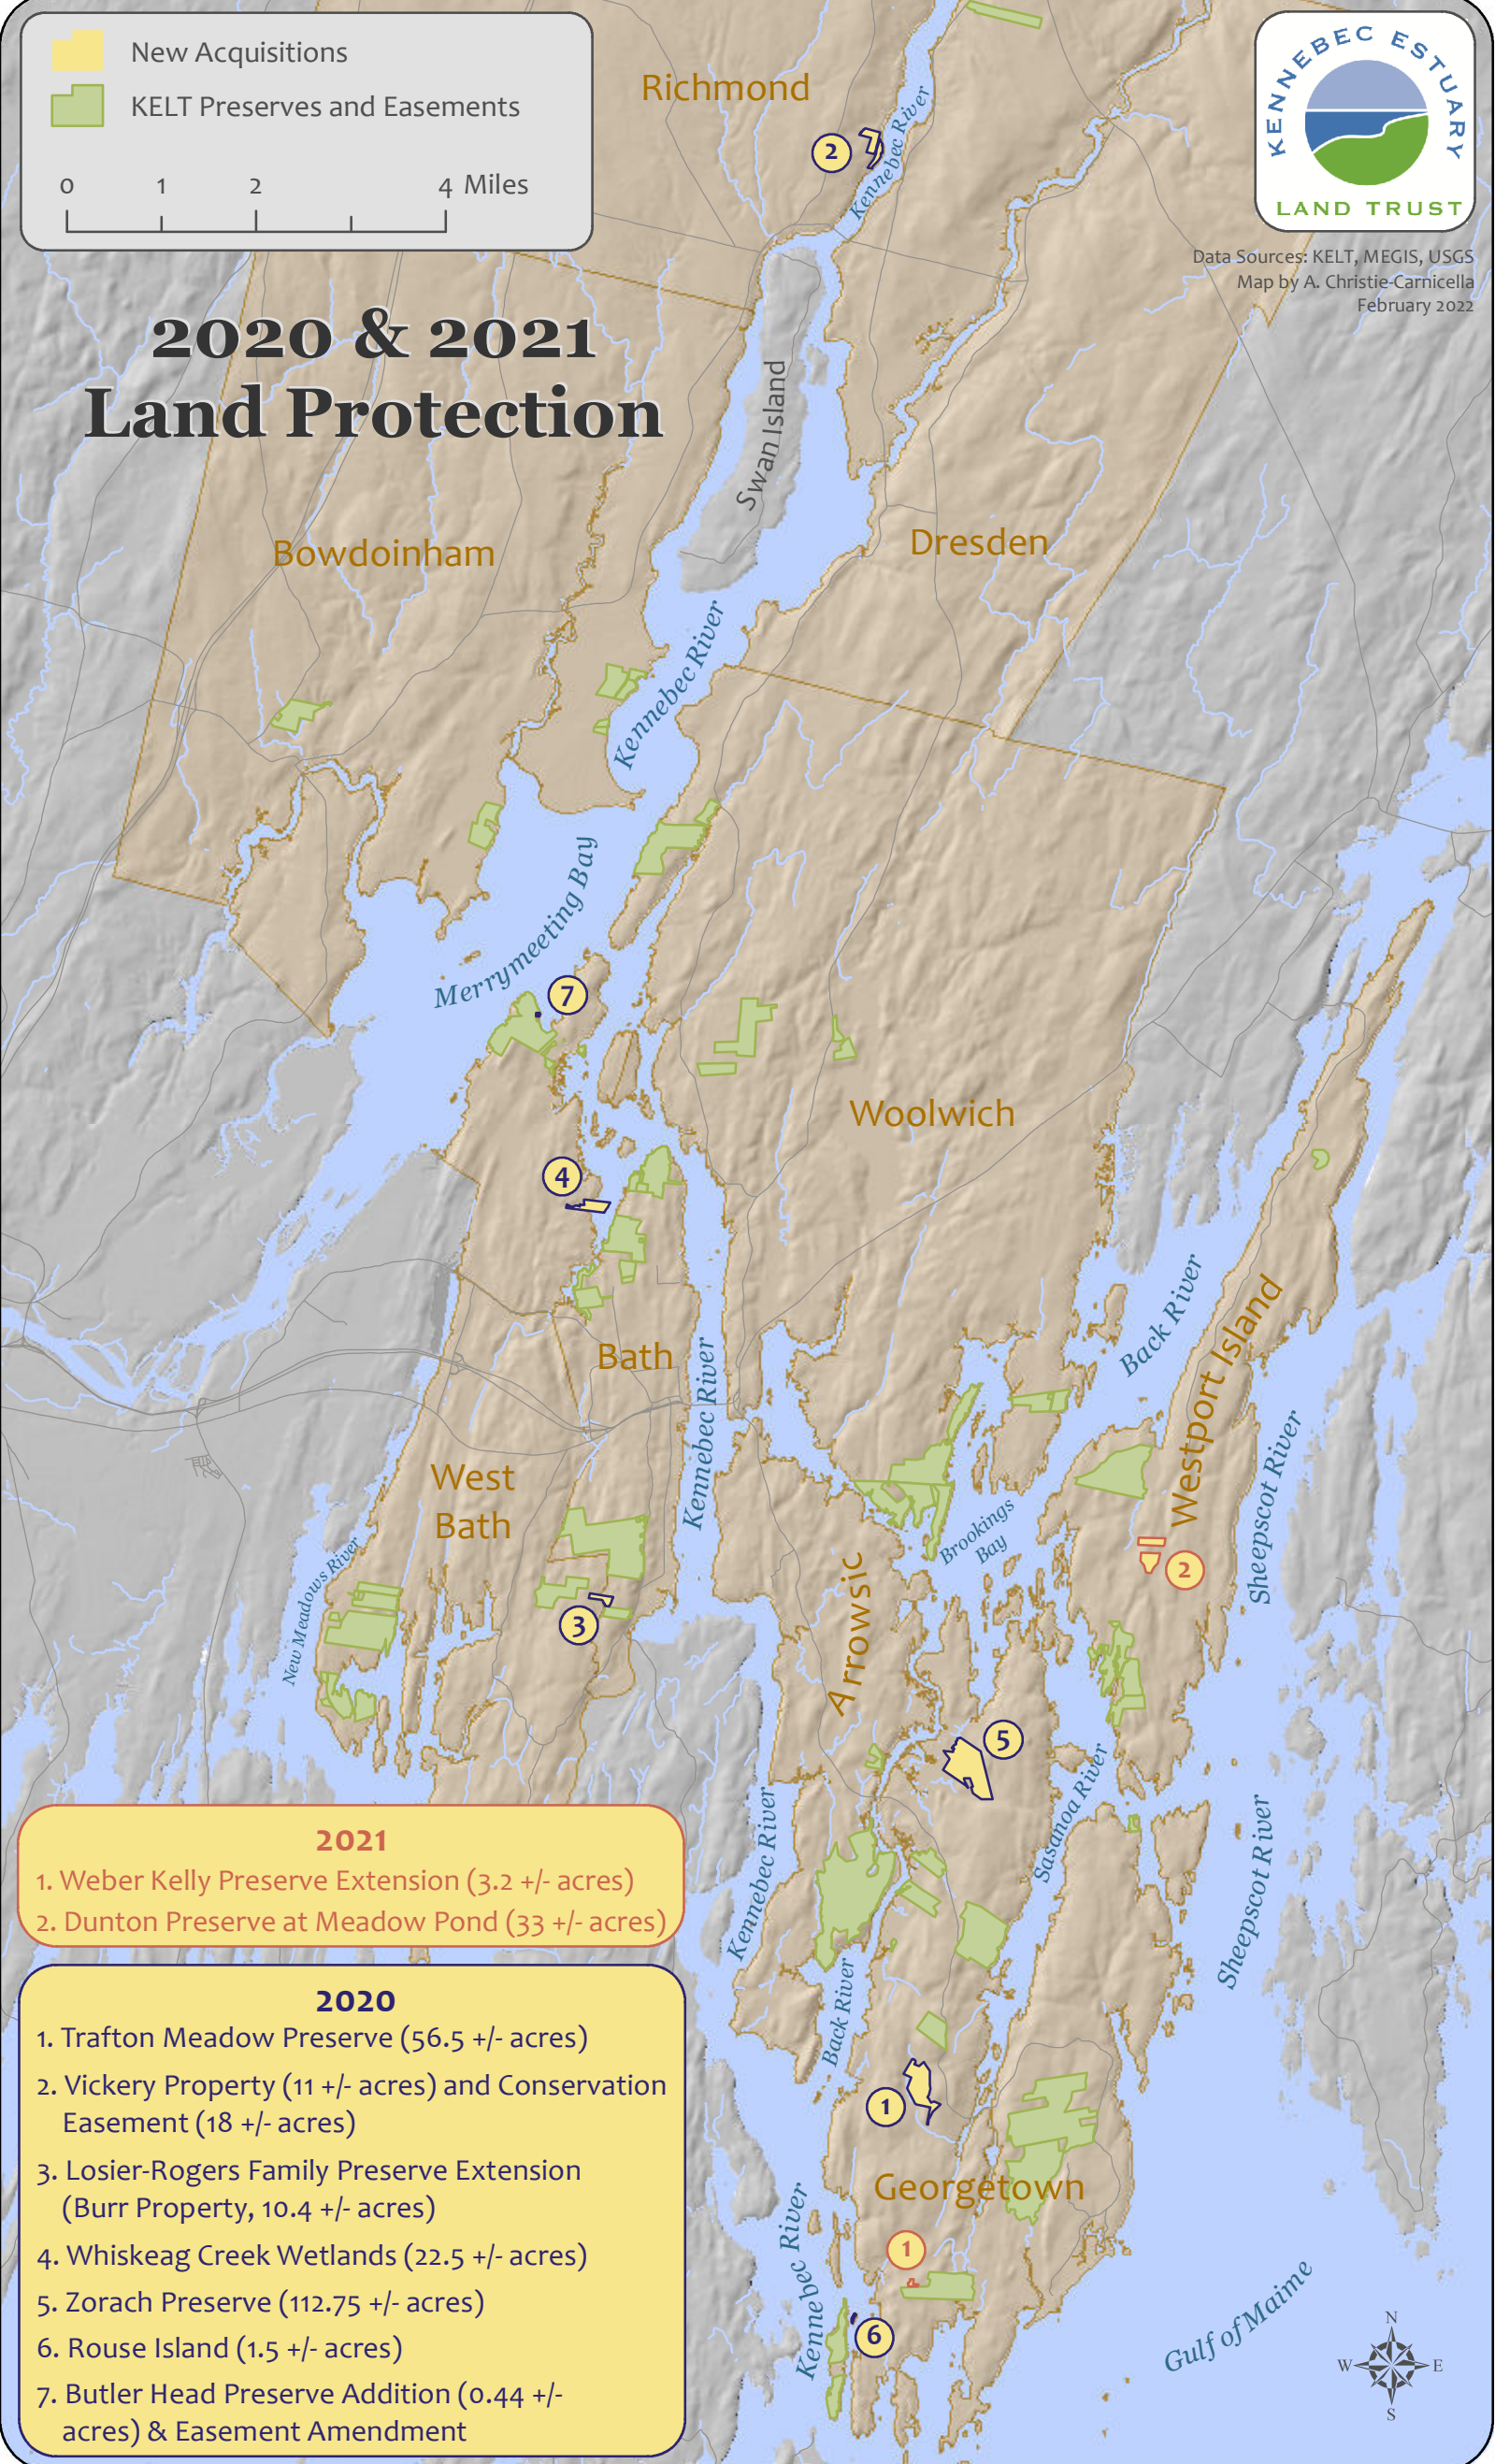

-  New Acquisitions
-  KELT Preserves and Easements

0 1 2 4 Miles

Data Sources: KELT, MEGIS, USGS  
Map by A. Christie-Carnicella  
February 2022

# 2020 & 2021 Land Protection

## 2021

1. Weber Kelly Preserve Extension (3.2 +/- acres)
2. Dunton Preserve at Meadow Pond (33 +/- acres)

## 2020

1. Trafton Meadow Preserve (56.5 +/- acres)
2. Vickery Property (11 +/- acres) and Conservation Easement (18 +/- acres)
3. Losier-Rogers Family Preserve Extension (Burr Property, 10.4 +/- acres)
4. Whiskeag Creek Wetlands (22.5 +/- acres)
5. Zorach Preserve (112.75 +/- acres)
6. Rouse Island (1.5 +/- acres)
7. Butler Head Preserve Addition (0.44 +/- acres) & Easement Amendment